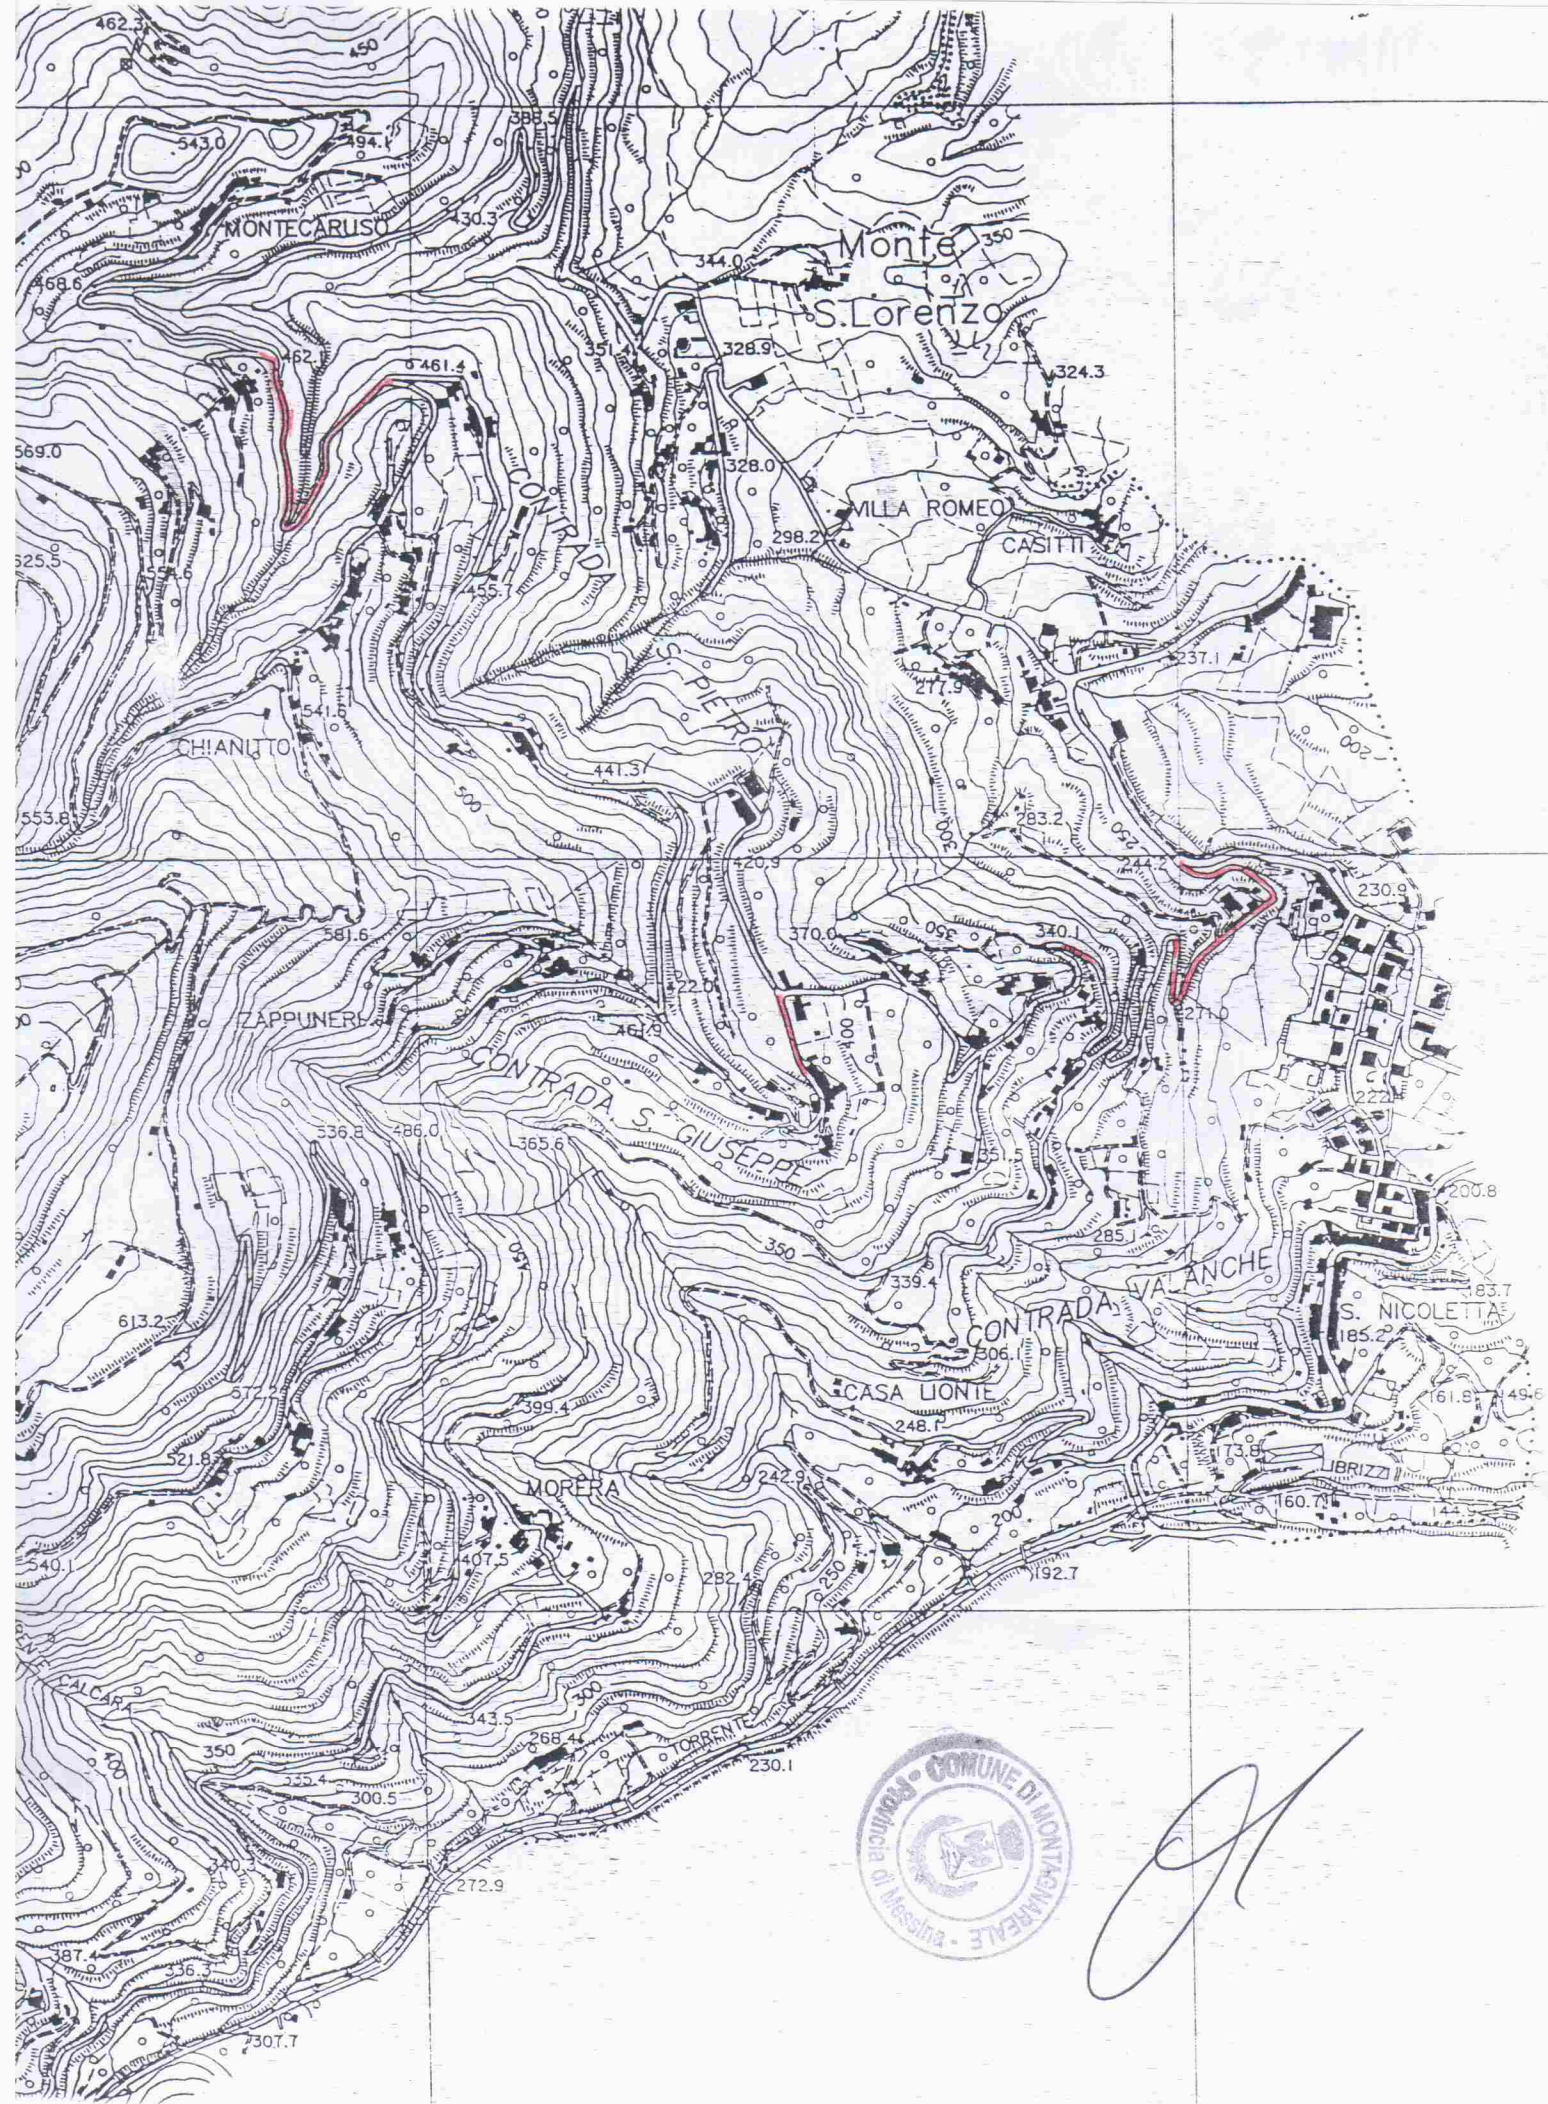

Fiumara
467.5

Bocchetta
655.2

Miniera di Antimonio

Monte Ilici

Carista

Contrada Piraino

Fossa della Neve

Case Lisi

A handwritten signature in black ink, located to the right of the official stamp.

A large, stylized handwritten signature in black ink, located in the bottom right corner of the page.

Monte di Gioiosa

798.8

128.2