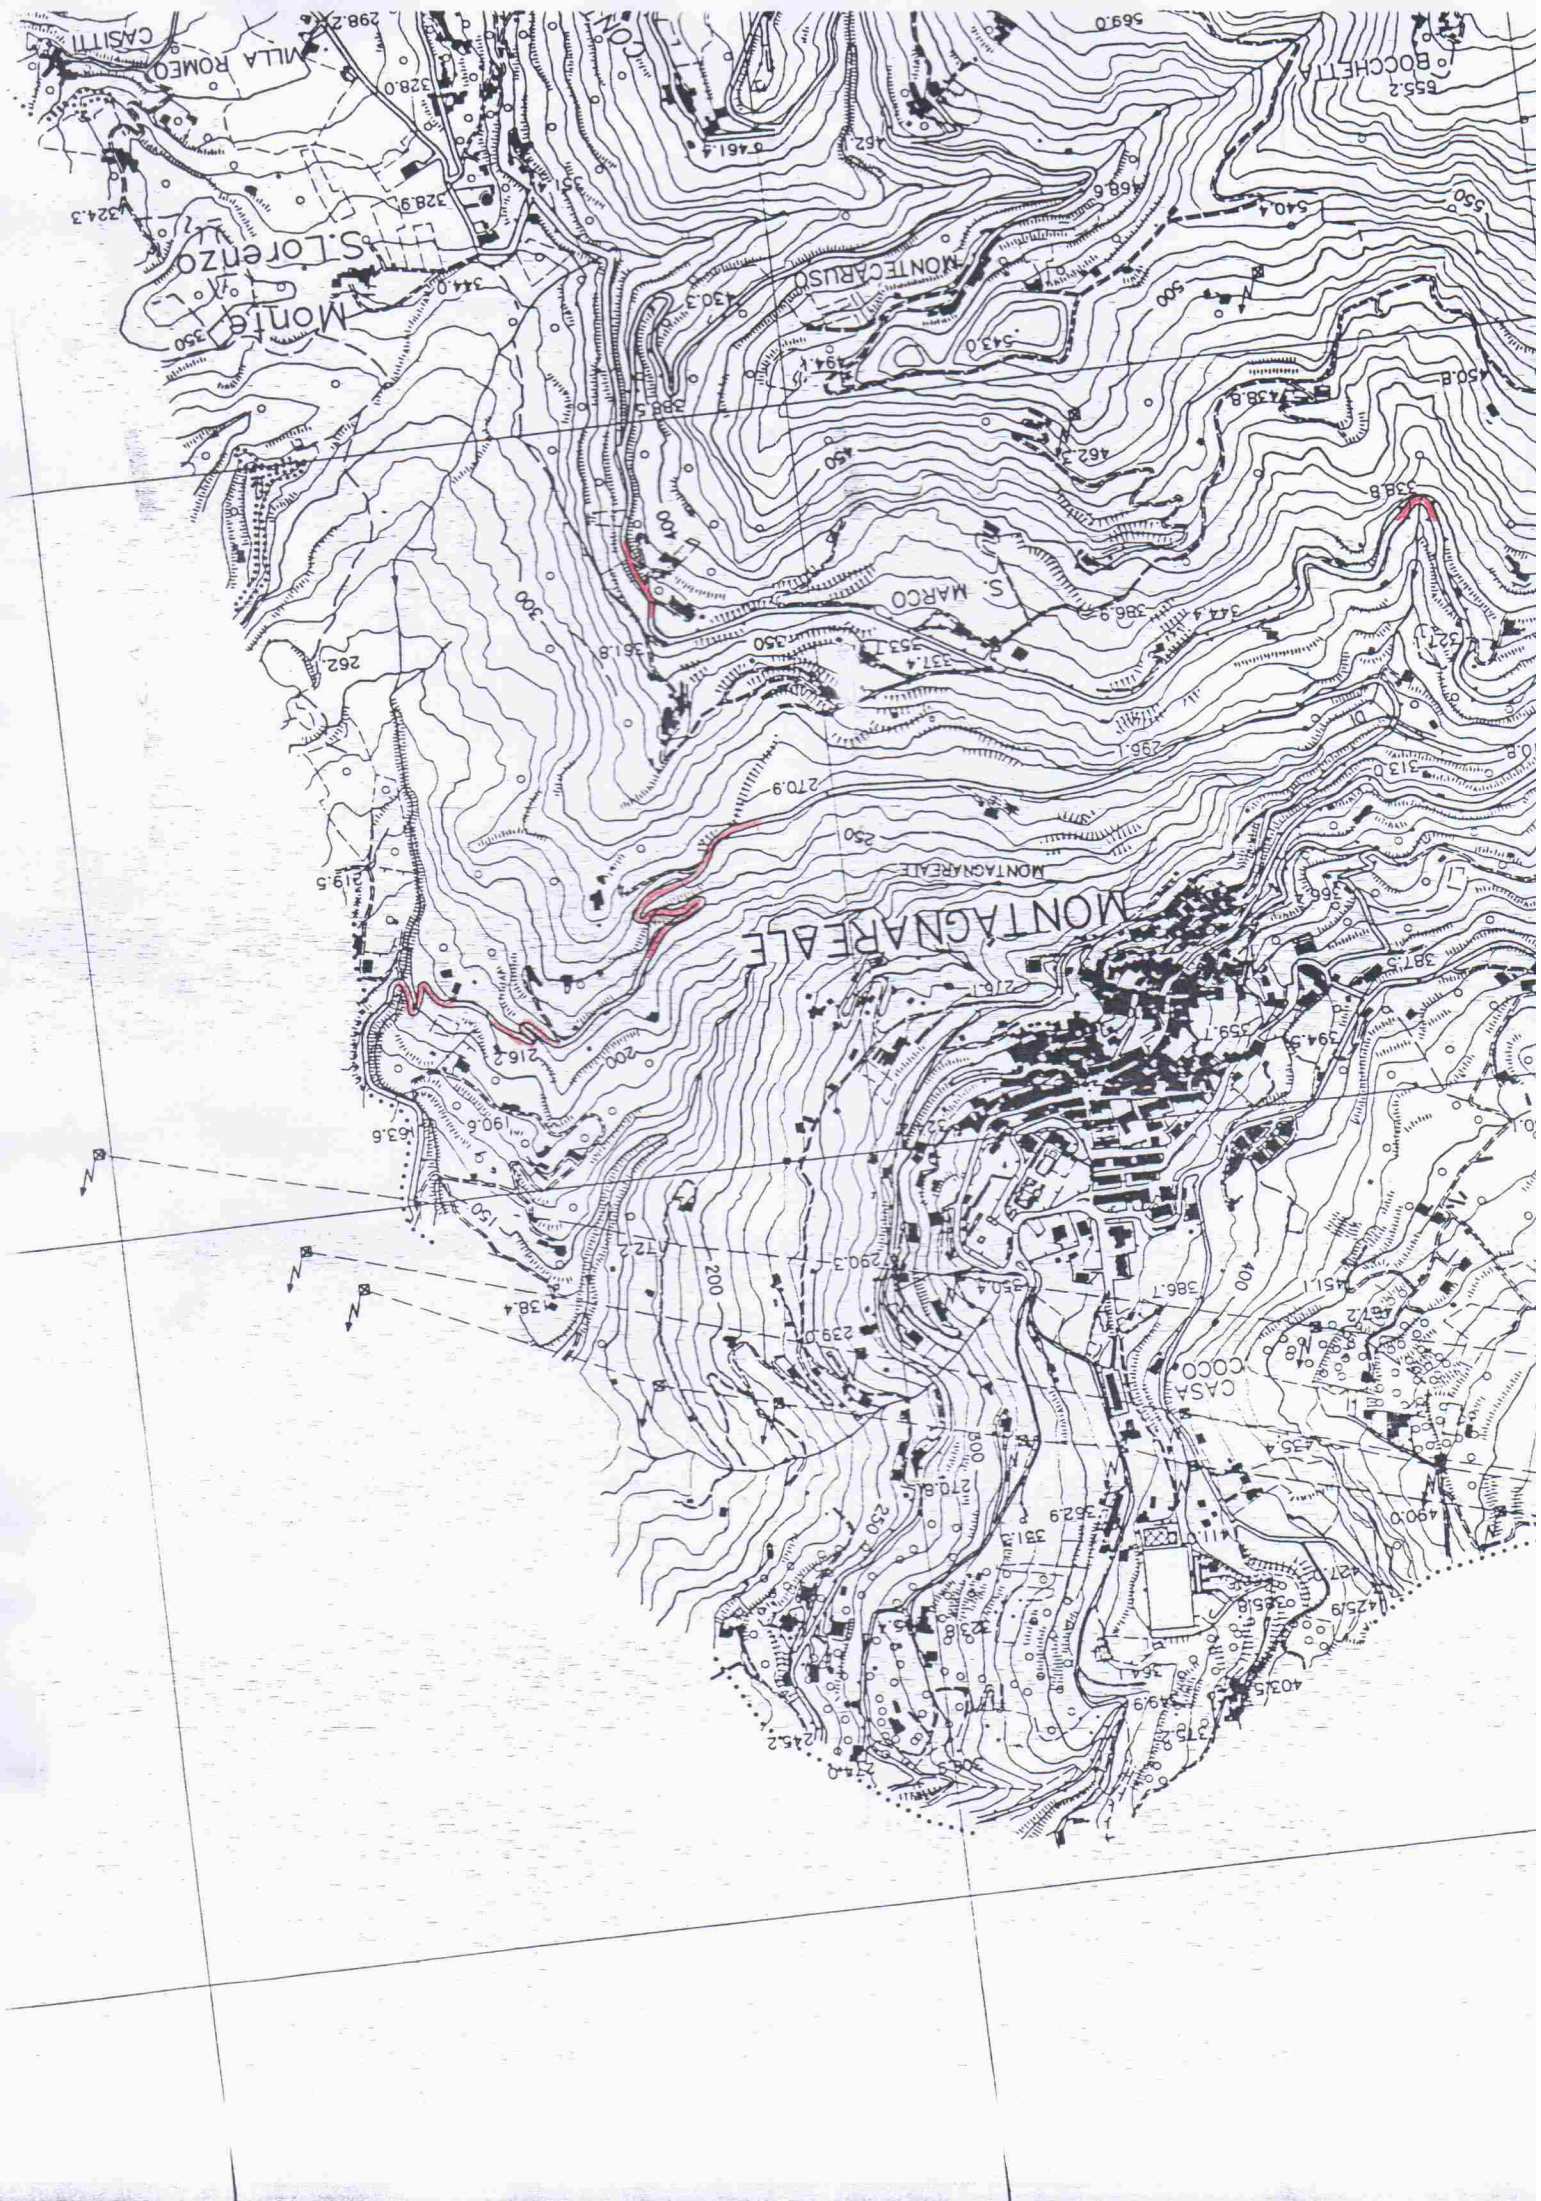

Fiumara
467.5

Bocchetta
655.2

Miniera di Antimonio

Monte Ilici

Carista

Contrada Piraino

Fossa della Neve

Case Lisi

A handwritten signature in black ink, located to the right of the official stamp.

A large, stylized handwritten signature in black ink, located in the bottom right corner of the page.

Monte di Gioiosa

798.8