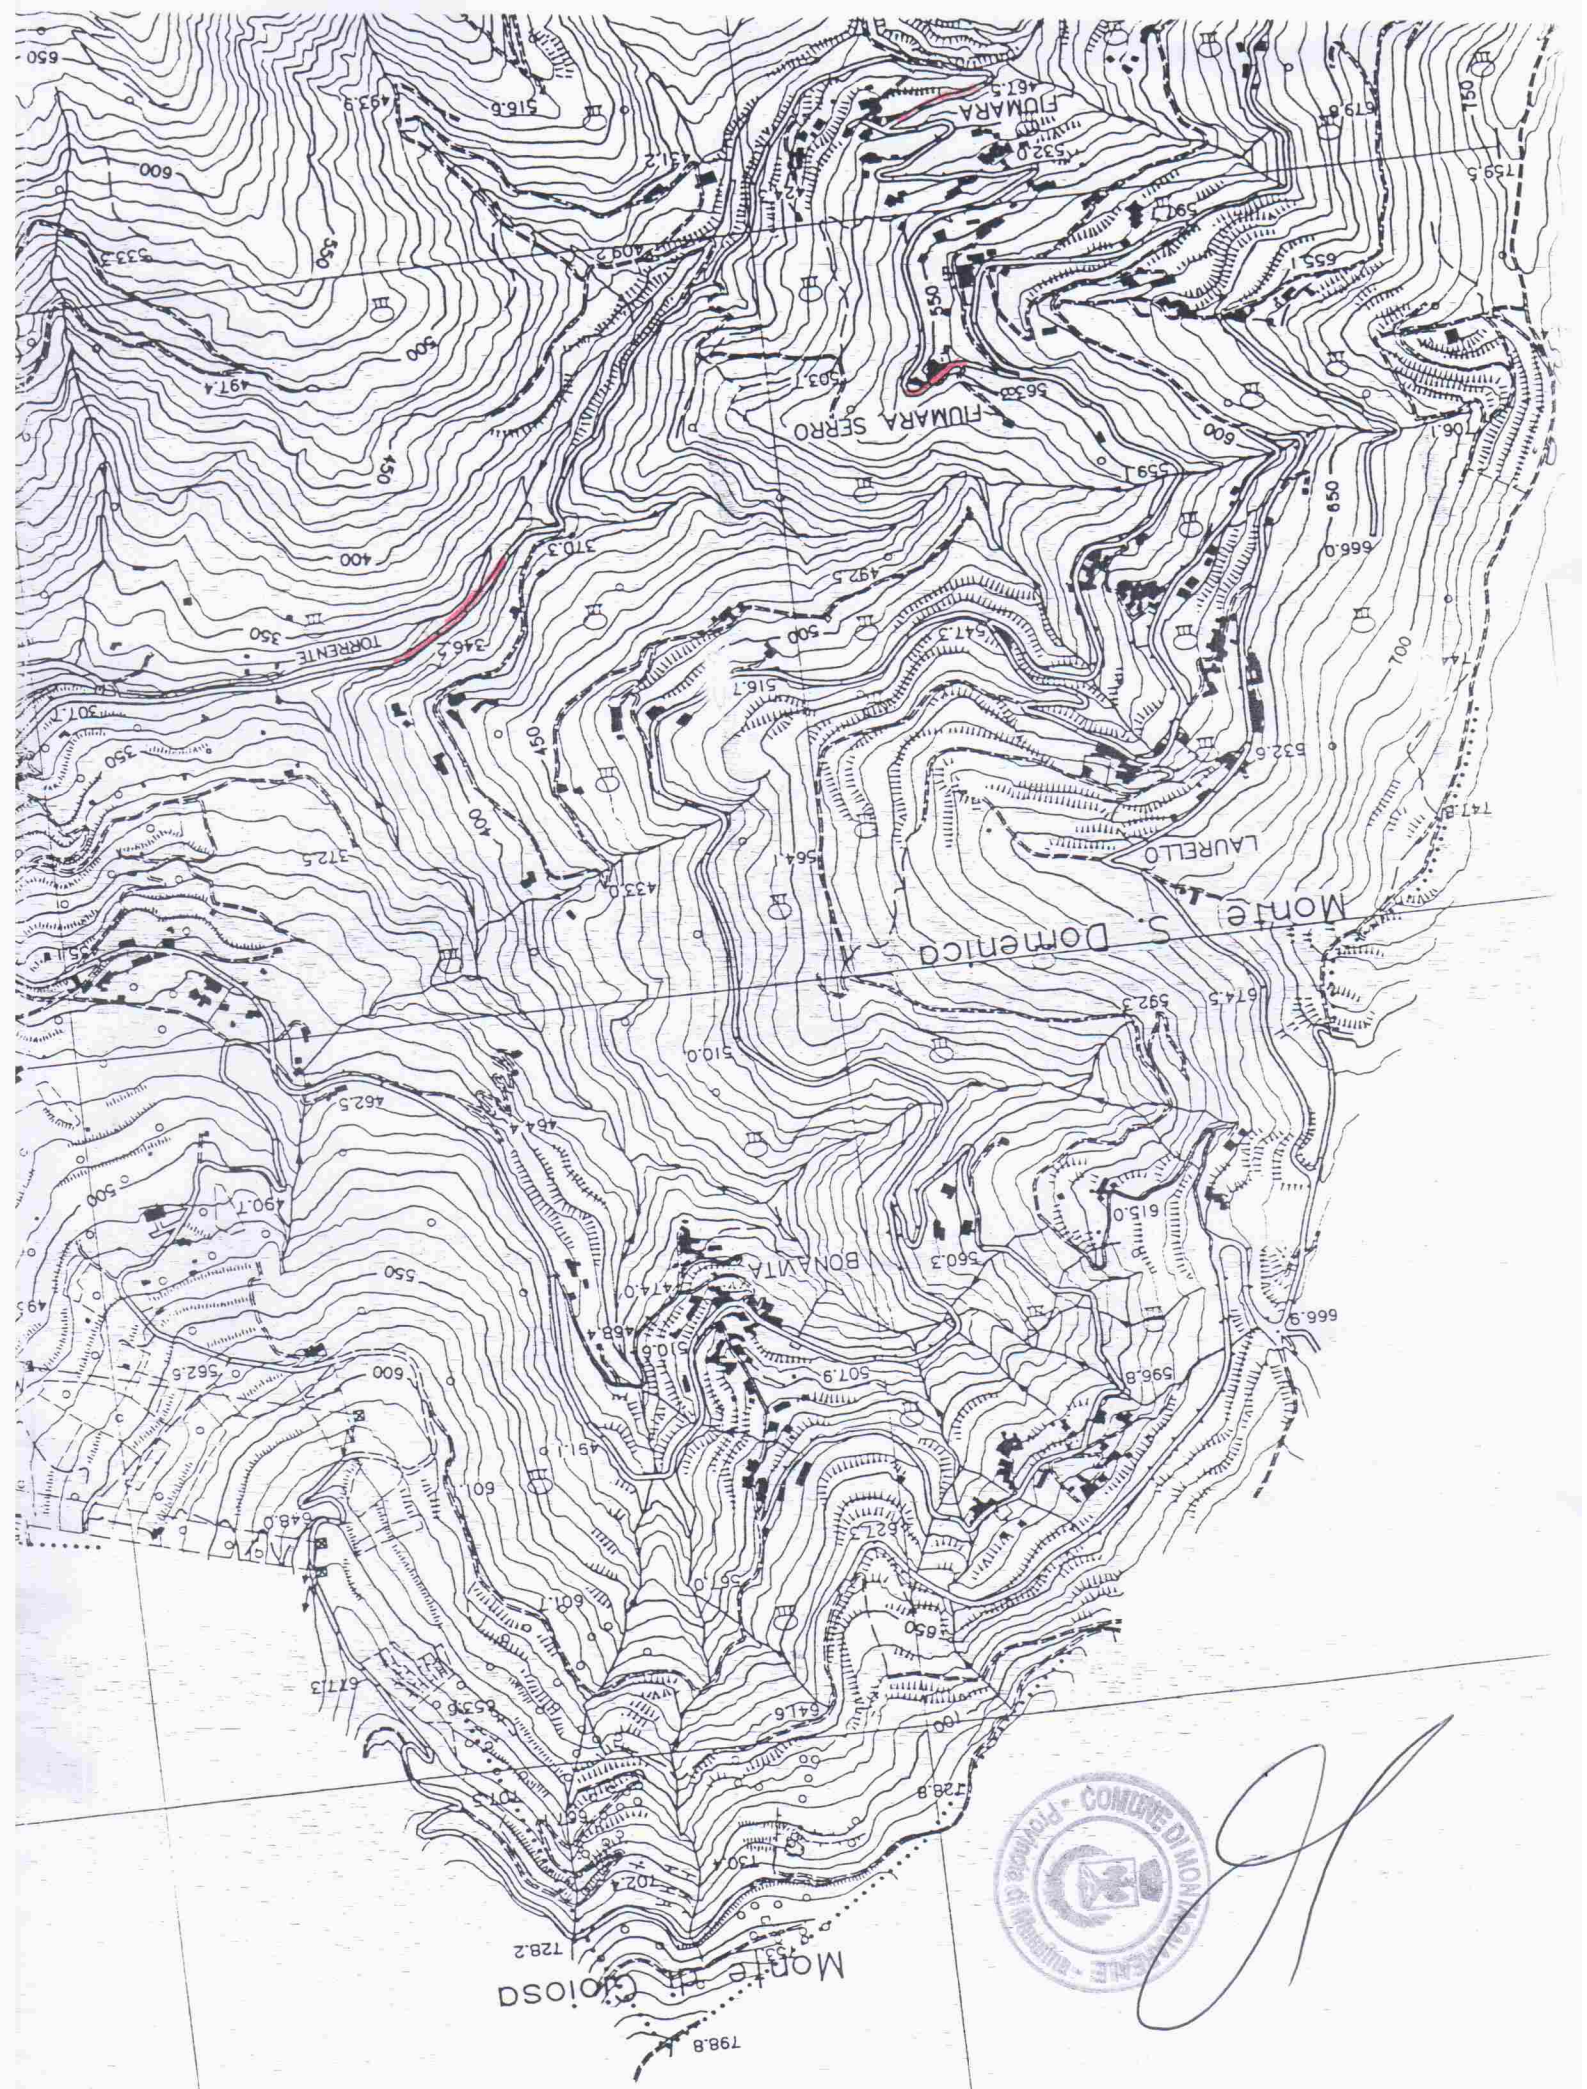

Fiumara
467.5

Bocchetta
655.2

Miniera di Antimonio

Monte Ilici

Carista

Contrada Piraino

Fossa della Neve

Case Lisi

A handwritten signature in black ink, located to the right of the official stamp.

A large, stylized handwritten signature in black ink, located in the bottom right corner of the page.

Monte di Gioiosa

798.8

128.2